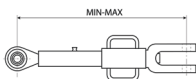

ADJUSTABLE VERTICAL TIE-ROD

0.032.9875.4

~~€ 497,07~~

€ 446,99